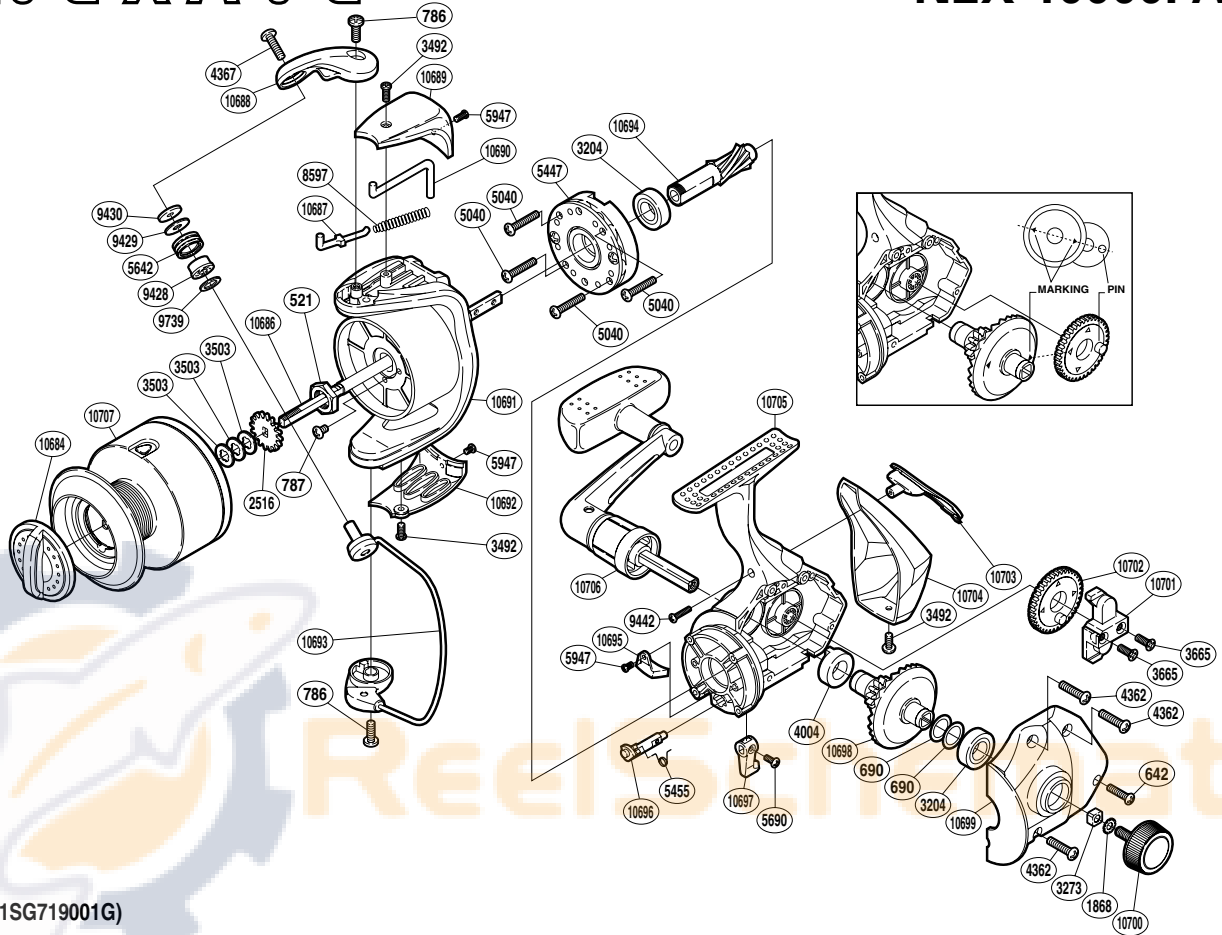

## NEXAVE

### NEX-10000FA

(1SG719001G)

Part No.	Description	Part No.	Description	Part No.	Description
RD 0521	Rotor Nut	RD 5455	Anti-Reverse Cam Spring	RD10692	Bail Hold Support Guard
RD 0642	Screw	RD 5642	Line Roller	RD10693	Bail Assembly
RD 0690	Washer	RD 5690	Screw	RD10694	Pinion Gear
RD 0786	Screw	RD 5947	Screw	RD10695	Bail Trip Strike
RD 0787	Screw	RD 8597	Bail Spring	RD10696	Anti-Reverse Cam
RD 1868	Handle Lock Washer	RD 9428	Line Roller Bushing	RD10697	Anti-Reverse Lever
RD 2516	Spool Support	RD 9429	Line Roller Spacer	RD10698	Drive Gear
RD 3204	Ball Bearing	RD 9430	Line Roller Washer	RD10699	Side Cover
RD 3273	Handle Screw Lock	RD 9442	Screw	RD10700	Handle Screw Cap
RD 3492	Screw	RD 9739	Bearing Spacer	RD10701	Oscillating Slider
RD 3503	Spool Washer	RD10684	Drag Knob	RD10702	Oscillating Gear
RD 3665	Screw	RD10686	Main Shaft	RD10703	Rear Protector A
RD 4004	Drive Gear Bushing	RD10687	Bail Spring Guide A	RD10704	Rear Protector B
RD 4362	Screw	RD10688	Bail Arm	RD10705	Body
RD 4367	Screw	RD10689	Bail Spring Cover	RD10706	Handle Assembly
RD 5040	Screw	RD10690	Bail Trip Lever	RD10707	Spool Assembly
RD 5447	Roller Clutch Assembly	RD10691	Rotor		